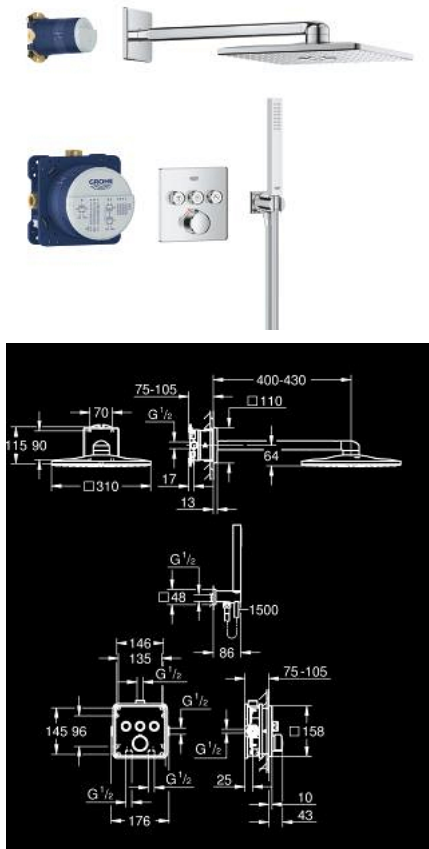

34 873 000 SMARTCONTROL CONCEALED SHOWER SYSTEM WITH RAINSHOWER SMARTACTIVE 310 CUBE

תיאור המוצר

- כרום: צבע
- כולל:
- concealed mixer with 3 valves (29 149)
- GROHE Rapido SmartBox universal rough-in box, 1/2" (35 604)
- Rainshower SmartActive 310 Cube head shower set 2 sprays (26 479) including horizontal shower arm 430 mm and head shower rough-in (26 483)
- מקלח יד Euphoria Cube Stick מתו אחד (27 698)
- shower outlet elbow 1/2" with holder (26 659)
- צינור מקלחת מ"מ x 1/2" "1/2" 1,500 (364) 82 xelfreviIS
- optional flow regulator 9.5 l/min included for hand shower