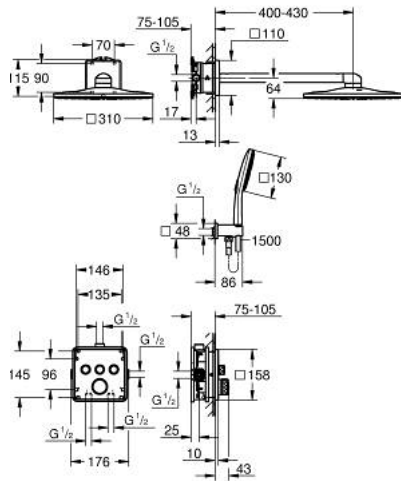

34 864 000 GROHTHERM SMARTCONTROL CONCEALED SHOWER SYSTEM WITH RAINSHOWER SMARTACTIVE 310 CUBE

תיאור המוצר

- כרום: צבע
- כולל:
- concealed thermostat with 3 valves (29 126)
- GROHE Rapido SmartBox universal rough-in box, 1/2" (35 604)
- Rainshower SmartActive 310 Cube head shower set 2 sprays (26 479) including horizontal shower arm 430 mm and head shower rough-in (26 483)
- Rainshower SmartActive 130 Cube hand shower 3 sprays
- shower outlet elbow 1/2" with holder (26 659)
- Silverflex 2/1" 1/2 מ"מ x 1,500 צינור מקלחת
- optional flow regulator 9.5 l/min included for hand shower