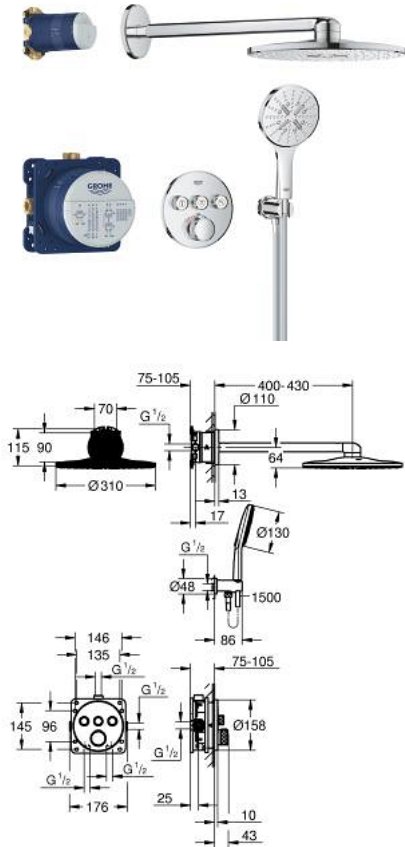

34 863 000 GROHTHERM SMARTCONTROL CONCEALED SHOWER SYSTEM WITH RAINSHOWER SMARTACTIVE 310

תיאור המוצר

- כרום: צבע
- כולל:
- concealed thermostat with 3 valves (29 121)
- GROHE Rapido SmartBox universal rough-in box, 1/2" (35 604)
- Rainshower SmartActive 310 head shower set 2 sprays (26 475) including horizontal shower arm 430 mm and head shower rough-in (26 483)
- Rainshower SmartActive 130 hand shower 3 sprays
- shower outlet elbow 1/2" with holder (26 658)
- Silverflex 2/1" "1/2 מ"מ x 1,500 צינור מקלחת
- optional flow regulator 9.5 l/min included for hand shower