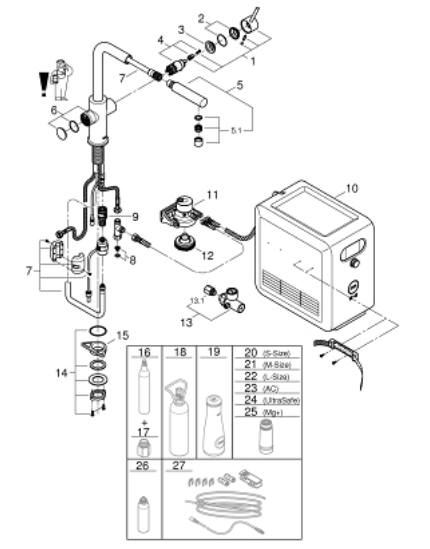

31 326 DC2 GROHE BLUE PROFESSIONAL L-SPOUT KIT WITH PULL-OUT MOUSSEUR

עכשיו – יאמ, 2018 חלקי חילוף

- 1: Lever (חלק מס. 46957DC0)
- 2: Cap (חלק מס. 46581DC0)
- 3: Fitting ring (חלק מס. 07419000)
- 4: Cartridge (חלק מס. 46580000)
- 5: Pull out spray (חלק מס. 46999DC0)
- 5.1: Mousseur GROHE Blue L spout (חלק מס. 48194DC0)
- 6: Operating unit (חלק מס. 46958DC0)
- 7: צינור למקלחת נשלפת (חלק מס. 48378000)
- 8: מסננת (חלק מס. 47576000)
- 9: Quick coupling (חלק מס. 46315000)
- 10: Cooler and carbonizer (חלק מס. 40554002)
- 11: Filter head (חלק מס. 64508001)
- 12: Cleaning cartridge adapter (חלק מס. 40694000)
- 13: Pressure indicator (חלק מס. 46717000)
- 13.1: מתאם (חלק מס. 40962000)
- 14: Shank fastening assembly (חלק מס. 48384000)
- 15: לוחית תמיכה (חלק מס. 05334000)
- 16: אשון 425 גרם CO₂ (בקבוקים 4 יחידות) * (חלק מס. 40422000)
- 17: מתאם * (חלק מס. 40962000)
- 18: Starter kit 2 kg CO₂ bottle (חלק מס. 40423000) *
- 19: Glass carafe (חלק מס. 40405000) *
- 20: פילטר מידה S (חלק מס. 40404001) *
- 21: פילטר מידה M (חלק מס. 40430001) *
- 22: פילטר מידה L (חלק מס. 40412001) *
- 23: Activated carbon filter (חלק מס. 40547001) *
- 24: מסנן UltraSafe (חלק מס. 40575001) *
- 25: Magnesium+ filter (חלק מס. 40691001) *
- 26: Cleaning cartridge (חלק מס. 40434001) *
- 27: Extension set (חלק מס. 40843000) *

* אביזרים אופציונליים