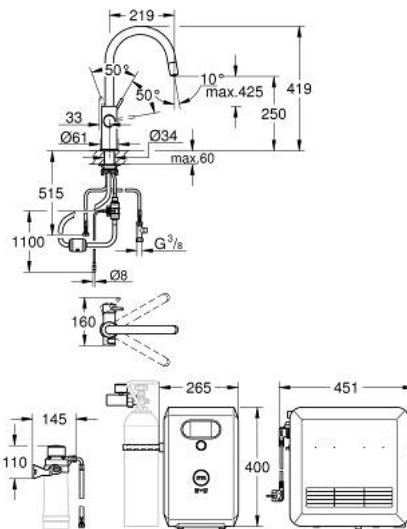

## 31 325 002 GROHE BLUE PROFESSIONAL C-SPOUT KIT WITH PULL-OUT SPOUT