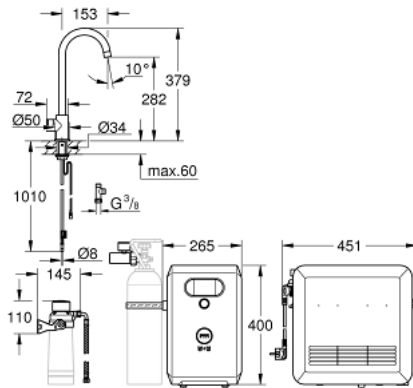

## 31 302 002 GROHE BLUE PROFESSIONAL C-SPOUT KIT WITH MONO FAUCET