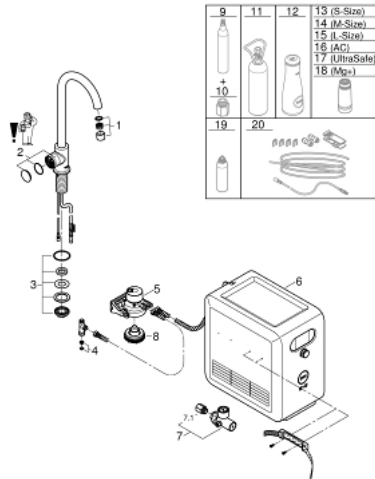

31 302 002 GROHE BLUE PROFESSIONAL C-SPOUT KIT WITH MONO FAUCET

עכשיו - 2017 צרם, חלקי חילוף

1: Mousseur (חילוף חלק מס. 46895000)

2: Operating unit (חילוף חלק מס. 46958000)

3: Screw coupling (חילוף חלק מס. 48201000)

4: Dirt strainer (חילוף חלק מס. 47576000)

5: Filter head (חילוף חלק מס. 64508001)

6: Cooler and carbonizer (חילוף חלק מס. 40554001)

7: Pressure indicator (חילוף חלק מס. 46717000)

7.1: מתאם CO₂ (חילוף חלק מס. 40962000)

אשוני 425 גרם CO₂ (בבוקים 4 יחידות) * (חילוף חלק מס. 40422000)

8: סטר

9: מתאם CO₂ (חילוף חלק מס. 40962000) *

10: Starter kit 2 kg CO₂ bottle (חילוף חלק מס. 40423000) *

11: Glass carafe (חילוף חלק מס. 40405000) *

12: פילטר מידה S (חילוף חלק מס. 40404001) *

13: פילטר מידה M (חילוף חלק מס. 40430001) *

14: פילטר מידה L (חילוף חלק מס. 40412001) *

15: Activated carbon filter (חילוף חלק מס. 40547001) *

16: מסנן UltraSafe (חילוף חלק מס. 40575001) *

17: Magnesium+ filter (חילוף חלק מס. 40691001) *

18: Cleaning cartridge (חילוף חלק מס. 40434001) *

19: Cleaning cartridge adapter (חילוף חלק מס. 40694000) *

20: Extension set (חילוף חלק מס. 40843000) *

* אביזרים אופציונליים