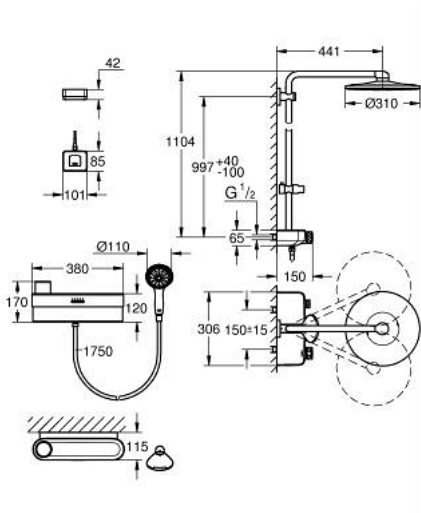

10 581 300 00 EUPHORIA PUREFOAM SHOWER SYSTEM WITH THERMOSTAT FOR WALL MOUNTING

תיאור המוצר

- כרום: צבע
- כולל:
- GROHE Purefoam device in white with glass top cover
- including lithium-ion rechargeable battery (103385), charger with power plug Type C (103384) and Type G (103386) and soaps starter kit (fragrances: Mint 250 ml, Marine 2 x 250 ml, Citrus 2 x 250 ml, Blossom 2 x 250 ml, Water lily 2 x 250 ml)
- GROHE Purefoam - enveloping shower experience with instant warm foam
- Euphoria SmartControl system 310 Duo
- including horizontal 450 mm shower arm
- תושבת עליונה מתכווננת לשינוי מינימלי של חורי קידוח קיימים
- exposed SmartControl thermostat with integrated GROHE EasyReach shower tray
- ניתן להחליף בין:
- head shower Rainshower SmartActive 310, 2 spray patterns: GROHE PureRain, ActiveRain, and hand shower
- GROHE Purefoam 110 hand shower 2 sprays (Rain, Jet) with white sprayface (107 298)
- צינור מקלחת 2/1" מ"מ x 1/2" מ"מ 1,250 (362 82) xelfrevliS
- צינור מקלחת 1/2" x 1/2" מ"מ 1,750 (883 82) Silverflex
- maximum flow rate (at 3 bar): 16 l/min
- GROHE Purefoam device suitable for screwing (including screws and dowels) or gluing (glue 40 915 000 sold separately - 4 x needed)
- holding force: max. 5 kg
- the specified holding capacity is valid for static (slowly applied) load and intended use only