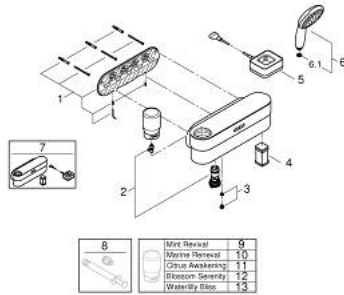

10 581 300 00 EUPHORIA PUREFOAM SHOWER SYSTEM WITH THERMOSTAT FOR WALL MOUNTING

עכשיו - ראוני 2024 חלקי חילוף

1. 1: Fixing set (מס.חלק חילוף) 107444K000
  2. 2: Filter set (מס.חלק חילוף) 107442LN00
  3. 3: Flow restrictor + inlet filter (מס.חלק חילוף) 1074439990
  4. 4: Battery (מס.חלק חילוף) 1033859990
  5. 5: Charger (מס.חלק חילוף) 1033849990
  6. 6: Hand shower 2 sprays (מס.חלק חילוף) 1072980000
     (מס.חלק חילוף) 0700200M) 6.1 מסנגת
  7. 7: Exchange device (מס.חלק חילוף) 107445LN00
  8. 8: דבק לאביזרי אמבטיה* (מס.חלק חילוף) 40915000
  9. 9: Foaming body soap Mint - refreshing (מס.חלק חילוף) 1033699990)*
  10. 10: Foaming body soap Marine - revitalizing (מס.חלק חילוף) 1033809990)*
  11. 11: Foaming body soap Citrus - invigorating (מס.חלק חילוף) 1033819990)*
  12. 12: Foaming body soap Blossom - nourishing (מס.חלק חילוף) 1033829990)*
  13. 13: Foaming body soap Water lily - calming (מס.חלק חילוף) 1033839990)*
2. אביזרים אופציונליים