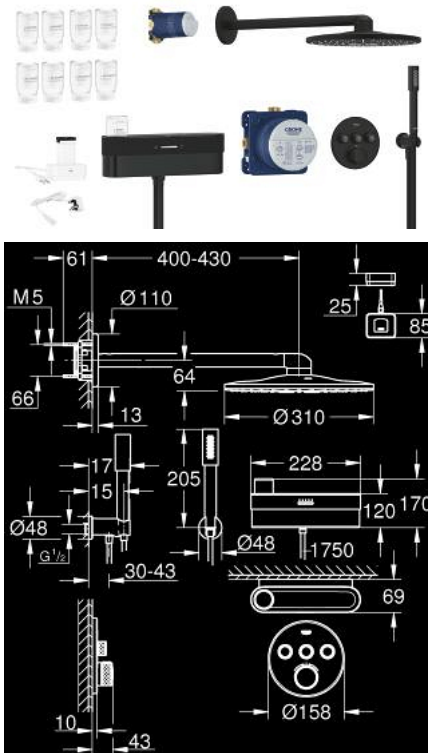

10 581 2KF 00 GROHE SMARTCONTROL PUREFOAM CONCEALED SHOWER SYSTEM

תיאור המוצר

- צבע: phantom black
- כולל:
- GROHE Purefoam device in black with glass top cover
- including lithium-ion rechargeable battery (105076), charger with power plug type C (103384) and type G (103386) and soaps starter kit (fragrances: Mint 250 ml, Marine 2 x 250 ml, Citrus 2 x 250 ml, Blossom 2 x 250 ml, Water lily 2 x 250 ml)
- GROHE Purefoam - enveloping shower experience with instant warm foam
- Grohtherm SmartControl thermostat for concealed installation with 3 valves (29 508)
- GROHE Rapido SmartBox universal rough-in box, 1/2" (35 604)
- Rainshower SmartActive 310 head shower set 2 sprays (22 123) including horizontal shower arm 430 mm and head shower rough-in (26 483)
- Stick hand shower 1 spray
- shower outlet elbow 1/2" with holder (26 658)
- 2 Silverflex shower hoses 1750 mm 1/2" x 1/2" (28 388)
- maximum flow rate (at 3 bar): 25 l/min
- GROHE Purefoam device suitable for screwing (including screws and dowels) or gluing (glue 40 915 000 sold separately - 4 x needed)
- holding force: max. 5 kg
- the specified holding capacity is valid for static (slowly applied) load and intended use only