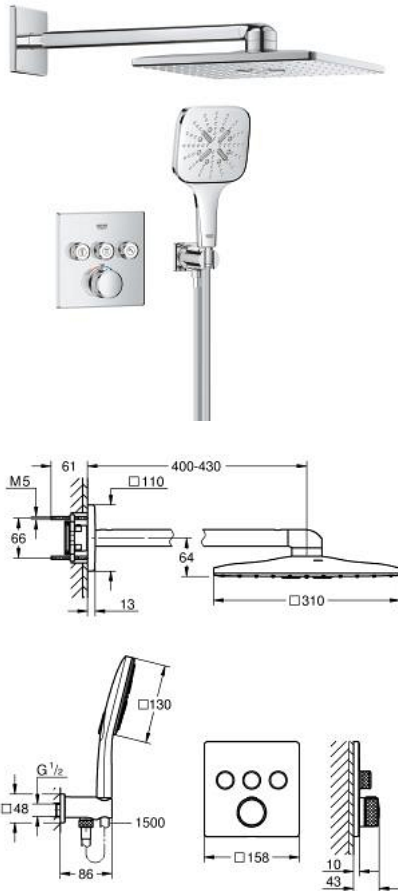

10 399 800 00 **GROHTHERM SMARTCONTROL CONCEALED SHOWER SYSTEM WITH RAINSHOWER SMARTACTIVE 310 CUBE**

תיאור המוצר

- כרום: צבע
- כולל:
- concealed thermostat with 3 valves (29 126)
- Rainshower SmartActive 310 Cube head shower set 2 sprays (26 479) including horizontal shower arm 430 mm
- Rainshower SmartActive 130 Cube hand shower 3 sprays (26 582)
- shower outlet elbow 1/2" with holder (26 659)
- צינור מקלחת מ"מ x מ"מ 1,500 "1/2" x 2/1" xelfreviis 82) (364)
- perfect fit with GROHE Rapido shower frame duo (103 994 9990), GROHE Rapido Shower Frame Duo Heat Recovery (105 786 9990) or GROHE Rapido Shower Frame Duo Heat Recovery Plus (105 787 9990)
- requires GROHE Rapido SmartBox universal rough-in box, 1/2" (35 604) and head shower rough-in 9.5 l/min (26 483 000 or 107 241 9990), if not combined with GROHE Rapido shower frame, please order separately
- professional edition