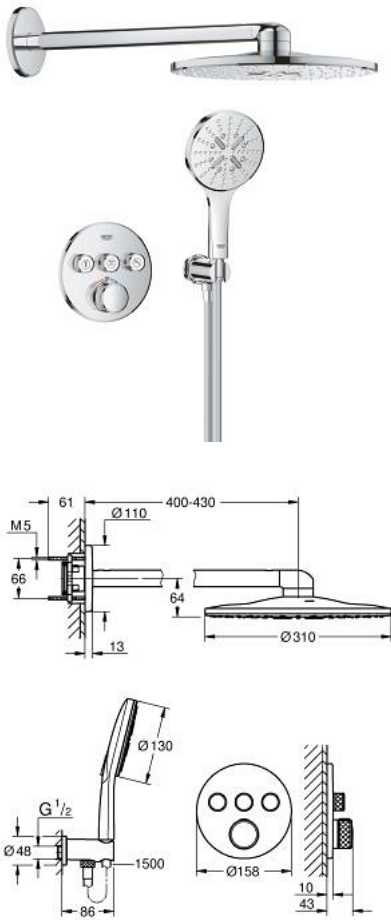

10 399 700 00 **GROHTHERM SMARTCONTROL CONCEALED SHOWER SYSTEM WITH RAINSHOWER SMARTACTIVE 310**

תיאור המוצר

- כרום: צבע
- כולל:
- concealed thermostat with 3 valves (29 121)
- Rainshower SmartActive 310 head shower set 2 sprays (26 475) including horizontal shower arm 430 mm
- Rainshower SmartActive 130 hand shower 3 sprays (26 574)
- shower outlet elbow 1/2" with holder (26 658)
- צינור מקלחת 1,500 מ"מ x 1/2" "1/2" x 2" (364) 82)
- optional flow regulator 9.5 l/min included for hand shower
- perfect fit with GROHE Rapido shower frame duo (103 994 9990), GROHE Rapido Shower Frame Duo Heat Recovery (105 786 9990) or GROHE Rapido Shower Frame Duo Heat Recovery Plus (105 787 9990)
- requires GROHE Rapido SmartBox universal rough-in box, 1/2" (35 604) and head shower rough-in 9.5 l/min (26 483 000 or 107 241 9990), if not combined with GROHE Rapido shower frame, please order separately
- professional edition