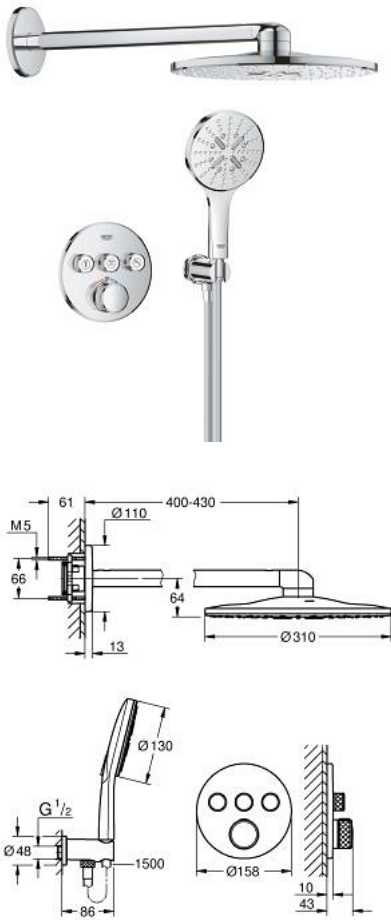

10 399 700 00 **GROHTHERM SMARTCONTROL CONCEALED SHOWER SYSTEM WITH RAINSHOWER SMARTACTIVE 310**

תיאור המוצר

- כרום: צבע
- כולל:
- concealed thermostat with 3 valves (29 121)
- Rainshower SmartActive 310 head shower set 2 sprays (26 475) including horizontal shower arm 430 mm
- Rainshower SmartActive 130 hand shower 3 sprays (26 574)
- shower outlet elbow 1/2" with holder (26 658)
- צינור מקלחת מ"מ x מ"מ 1/2 x 1500 (26 82)
- optional flow regulator 9.5 l/min included for hand shower
- perfect fit with GROHE Rapido shower frame duo (103 994 9990), GROHE Rapido Shower Frame Duo Heat Recovery (105 786 9990) or GROHE Rapido Shower Frame Duo Heat Recovery Plus (105 787 9990)
- requires GROHE Rapido SmartBox universal rough-in box, 1/2" (35 604) and head shower rough-in 9.5 l/min (26 483), if not combined with GROHE Rapido shower frame, please order separately
- professional edition