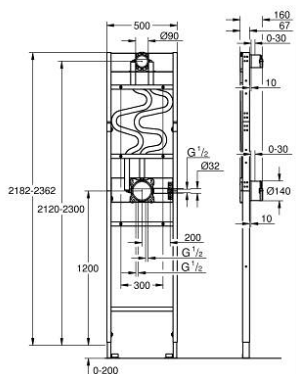

10 399 499 90 **RAPIDO SHOWER FRAME ELEMENT FOR DUO CONCEALED SHOWER INSTALLATION**

תיאור המוצר

- for shower installations with one hand shower and a duo spray head shower
- pre-mounted rough-in set GROHE Rapido SmartBox (35 604)
- pre-mounted rough-in set GROHE Rapido (107 241 9990)
- pre-mounted wall outlet for hand shower
- pre-mounted and insulated mixed water pipes
- for on-the-wall installations or dry-cladding
- מסגרת פלדה מצופה אבקה, תמיכה עצמית
- completely pre-assembled
- עומק מתכוונן
- 2 פתחי מים תחתיים, 1/2"
- min. installation depth (from rough wall to end finish) 77-107 mm
- min. installation depth (from rough wall to frame front) 67 mm
- head shower outlet height adjustable by 180 mm
- sealing fleeces
- leak test done ex factory
- suitable for concealed 3-function trim sets in combination with GROHE Rapido SmartBox
- suitable for GROHE shower outlet elbows with male connection threads, 1/2"
- suitable for Rainshower SmartActive 310 2-spray head shower with 430 mm shower arm
- perfect fit for Grohtherm concealed shower systems 103 997 0000 and 103 998 0000
- for on-the-wall installation please order wall brackets 103 999 9990 (sold separately)
- professional edition

Pure Freude
an Wasser

10 399 499 90 **RAPIDO SHOWER FRAME ELEMENT FOR DUO CONCEALED SHOWER INSTALLATION**

פולחן יקלח לש זז המישר רובע הנימד הניא תבחרומ הגוצת.

עכשיו - 2023 טסוגוא, חלקי חילוף

1: Seal kit (חילוף מס.חלק 48263000)