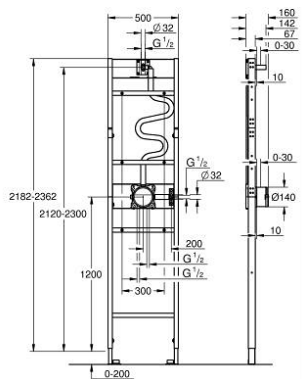

## 10 399 399 90 RAPIDO SHOWER FRAME ELEMENT FOR MONO CONCEALED SHOWER INSTALLATION

### תיאור המוצר

- for shower installations with one hand shower and a Mono head shower
- pre-mounted rough-in set GROHE Rapido SmartBox (35 604)
- pre-mounted wall outlets for hand and head shower
- pre-mounted and insulated mixed water pipes
- for on-the-wall installations or dry-cladding
- מסגרת פלדה מצופה אבקה, תמיכה עצמית
- completely pre-assembled
- עומק מתכוונן
- 2 פתחי מים תחתיים, 1/2"
- min. installation depth (from rough wall to end finish) 77-107 mm
- min. installation depth (from rough wall to frame front) 67 mm
- head shower outlet height adjustable by 180 mm
- sealing fleeces
- leak test done ex factory
- suitable for concealed 2-function trim sets in combination with GROHE Rapido SmartBox
- suitable for GROHE shower outlet elbows with male connection threads, 1/2"
- suitable for GROHE shower arms with male connection threads, 1/2"
- perfect fit with Grohtherm concealed shower systems 103 995 0000 and 103 996 0000
- for on-the-wall installation please order wall brackets 103 999 9990 (sold separately)
- professional edition

## 10 399 399 90 **RAPIDO SHOWER FRAME ELEMENT FOR MONO CONCEALED SHOWER INSTALLATION**

פולח יקלח לש זז המישר רובע הנימד הניא תבחרומ הגוצת

עכשיו - 2023 טסוגוא, חלקי חילוף

1: Seal kit (חילוף מס. 48263000)