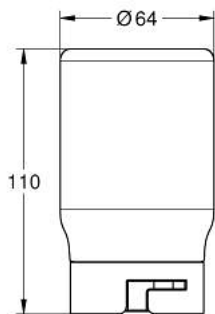

10 338 399 90 KINUAMI FOAMING BODY SOAP WATER LILY - CALMING

תיאור המוצר

- body soap specially formulated for use with GROHE Purefoam to envelop shower experience with direct warm foam
- vegan, without microplastic
- 250 ml of soap provides up to 39 showers with 10 seconds of foaming per shower
- 500 ml (2 x 250 ml)
- ingredients: aqua, sodium laureth sulfate, coco-glucoside, glycerin, disodium laureth sulfosuccinate, parfum, lactic acid, glycine, tetrasodium iminodisuccinate, sodium hyaluronate, sodium benzoate, potassium sorbate, tetramethyl acetyloctahydronaphthalenes, linalyl acetate